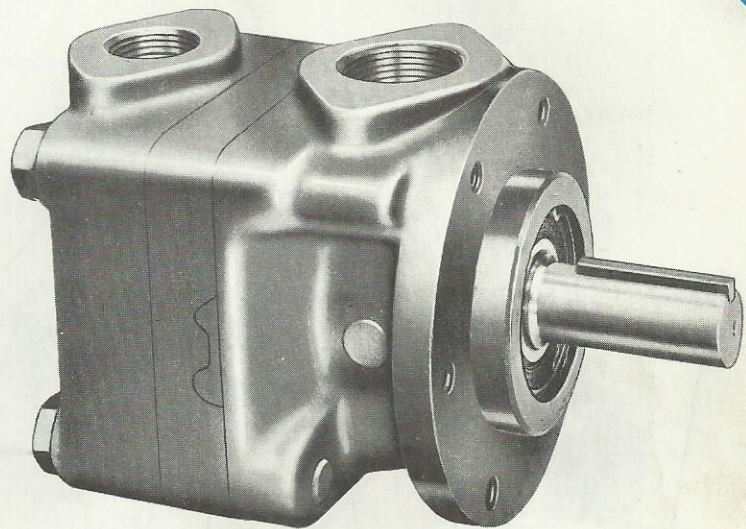

MOBILE SERVICE PARTS CATALOG

**V300 & V400
SINGLE PUMPS**

SPERRY  **VICKERS**

File in Section 1

M-2033-S
Released 5-1-62

MODEL CODE

SHAFT TYPE	SHAFT	KEY	NUT
V33*-**-1*-11	126008	112935	—
V33*-**-3*-11	126282	1615	132260

FOOT	GASKET	FLANGE	SCREW (6 REQ'D)	MOUNTING
—	—	—	—	V330
128649	—	—	1072	V334
—	134305	128395	1274	V335

CAPACITY	CARTRIDGE KIT	ROTOR	VANE KIT (12 VANES)	RING
		INCLUDED IN CARTRIDGE KIT		
V33*-12-**-11	912100	126009	912033	126022
V33*-15-**-11	912101			126023
V33*-19-**-11	912102			126024
V33*-24-**-11	912103			126025
V33*-26-**-11	922772			139505

INCLUDE COMPLETE MODEL NUMBER ON PARTS ORDER

SEE SERVICE MANUAL M-2000-S FOR MAINTENANCE AND ASSEMBLY INFORMATION.

V300 MODELS

V3

3 * - ** - * * - 11

PART NUMBER	NAME	BODY TYPE	MOUNTING	CAPACITY	SHAFT TYPE	COVER POSITION	DESIGN	QUANTITY PER UNIT	QUANTITY RECOMMENDED FOR STOCK
11170	SCREW							4	25
127688	WASHER							4	25
133893	COVER							1	5
92015	SPRING							1	10
133892	PRESSURE PLATE							1	10
912100	CARTRIDGE KIT (12 GPM)			12				1	15
912101	CARTRIDGE KIT (15 GPM)			15				1	15
912102	CARTRIDGE KIT (19 GPM)			19				1	15
912103	CARTRIDGE KIT (24 GPM)			24				1	15
922772	CARTRIDGE KIT (26 GPM)			26				1	15
126009	ROTOR							1	15
912033	VANE KIT (12 VANES)							1	15
133913	PIN							2	10
126022	RING (12 GPM)			12				1	15
126023	RING (15 GPM)			15				1	15
126024	RING (19 GPM)			19				1	15
126025	RING (24 GPM)			24				1	15
139505	RING (26 GPM)			26				1	15
922770	SEAL KIT							1	25
133914	BODY							1	5
1705	BEARING							1	10
126008	SHAFT				1			1	7
126282	SHAFT				3			1	7
112935	KEY				1			1	10
1615	KEY				3			1	10
132260	NUT				3			1	10
126018	BEARING							1	10
120428	SNAP RING							1	10
128649	FOOT MOUNTING		4					1	2
134305	GASKET		5					1	5
128395	FLANGE		5					1	2
1072	SCREW		4					6	25
1274	SCREW		5					6	25