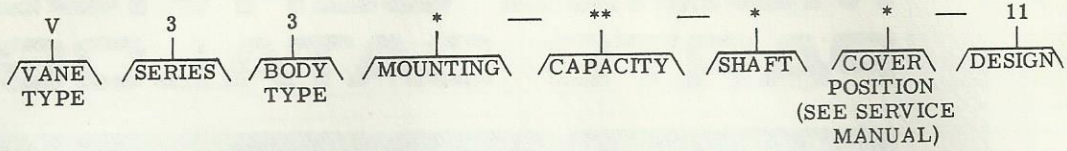

MOBILE SERVICE PARTS CATALOG

**V300 & V400
SINGLE PUMPS**

SPERRY  **VICKERS**

File in Section 1

M-2033-S
Released 5-1-62

MODEL CODE

SHAFT TYPE	SHAFT	KEY	NUT
V33*-**-1*-11	126008	112935	—
V33*-**-3*-11	126282	1615	132260

INCLUDE COMPLETE MODEL NUMBER ON PARTS ORDER

SEE SERVICE MANUAL M-2000-S FOR MAINTENANCE AND ASSEMBLY INFORMATION.

V300 MODELS

V3

3 * - ** - * * - 11

PART NUMBER	NAME	BODY TYPE	MOUNTING	CAPACITY	SHAFT TYPE	COVER POSITION	DESIGN	QUANTITY PER UNIT	QUANTITY RECOMMENDED FOR STOCK
11170	SCREW							4	25
127688	WASHER							4	25
133893	COVER							1	5
92015	SPRING							1	10
133892	PRESSURE PLATE							1	10
912100	CARTRIDGE KIT (12 GPM)			12				1	15
912101	CARTRIDGE KIT (15 GPM)			15				1	15
912102	CARTRIDGE KIT (19 GPM)			19				1	15
912103	CARTRIDGE KIT (24 GPM)			24				1	15
922772	CARTRIDGE KIT (26 GPM)			26				1	15
126009	ROTOR							1	15
912033	VANE KIT (12 VANES)							1	15
133913	PIN							2	10
126022	RING (12 GPM)			12				1	15
126023	RING (15 GPM)			15				1	15
126024	RING (19 GPM)			19				1	15
126025	RING (24 GPM)			24				1	15
139505	RING (26 GPM)			26				1	15
922770	SEAL KIT							1	25
133914	BODY							1	5
1705	BEARING							1	10
126008	SHAFT				1			1	7
126282	SHAFT				3			1	7
112935	KEY				1			1	10
1615	KEY				3			1	10
132260	NUT				3			1	10
126018	BEARING							1	10
120428	SNAP RING							1	10
128649	FOOT MOUNTING		4					1	2
134305	GASKET		5					1	5
128395	FLANGE		5					1	2
1072	SCREW		4					6	25
1274	SCREW		5					6	25