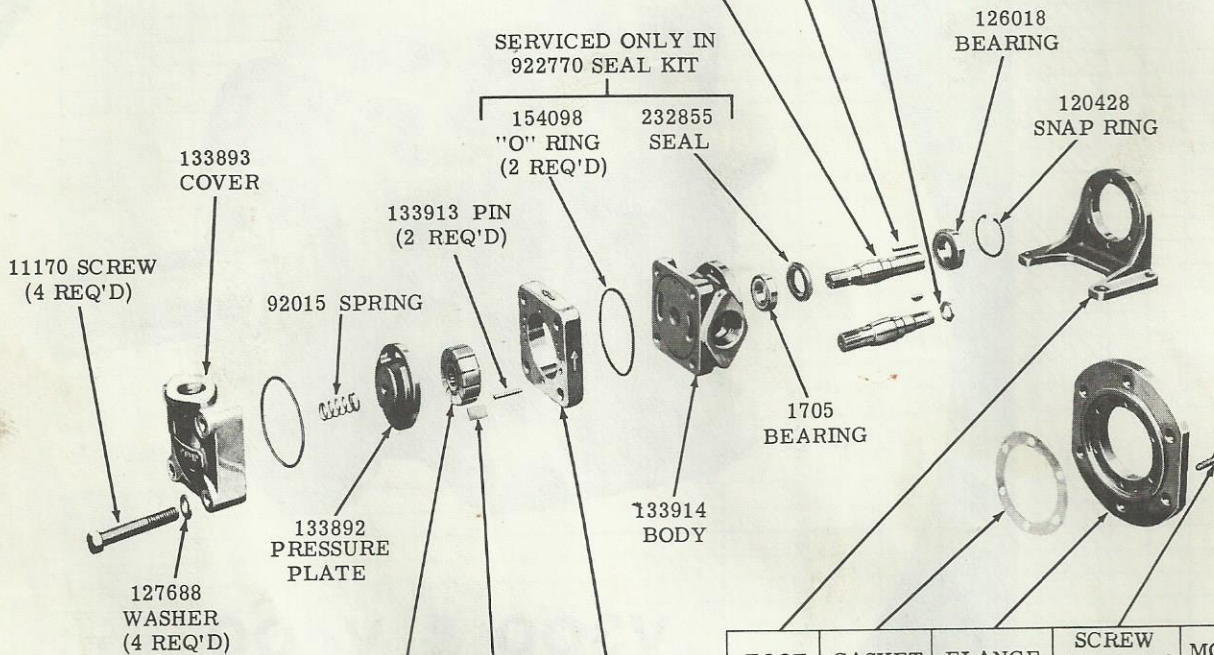

MOBILE SERVICE PARTS CATALOG

**V300 & V400
SINGLE PUMPS**

SPERRY  **VICKERS**

File in Section 1

M-2033-S
Released 5-1-62

MODEL CODE

SHAFT TYPE	SHAFT	KEY	NUT
V33*-**-1*-11	126008	112935	—
V33*-**-3*-11	126282	1615	132260

INCLUDE COMPLETE MODEL NUMBER ON PARTS ORDER

SEE SERVICE MANUAL M-2000-S FOR MAINTENANCE AND ASSEMBLY INFORMATION.

V300 MODELS

V3

3 * - ** - * * - 11

PART NUMBER	NAME	BODY TYPE	MOUNTING	CAPACITY	SHAFT TYPE	COVER POSITION	DESIGN	QUANTITY PER UNIT	QUANTITY RECOMMENDED FOR STOCK
11170	SCREW							4	25
127688	WASHER							4	25
133893	COVER							1	5
92015	SPRING							1	10
133892	PRESSURE PLATE							1	10
912100	CARTRIDGE KIT (12 GPM)			12				1	15
912101	CARTRIDGE KIT (15 GPM)			15				1	15
912102	CARTRIDGE KIT (19 GPM)			19				1	15
912103	CARTRIDGE KIT (24 GPM)			24				1	15
922772	CARTRIDGE KIT (26 GPM)			26				1	15
126009	ROTOR							1	15
912033	VANE KIT (12 VANES)							1	15
133913	PIN							2	10
126022	RING (12 GPM)			12				1	15
126023	RING (15 GPM)			15				1	15
126024	RING (19 GPM)			19				1	15
126025	RING (24 GPM)			24				1	15
139505	RING (26 GPM)			26				1	15
922770	SEAL KIT							1	25
133914	BODY							1	5
1705	BEARING							1	10
126008	SHAFT				1			1	7
126282	SHAFT				3			1	7
112935	KEY				1			1	10
1615	KEY				3			1	10
132260	NUT				3			1	10
126018	BEARING							1	10
120428	SNAP RING							1	10
128649	FOOT MOUNTING		4					1	2
134305	GASKET		5					1	5
128395	FLANGE		5					1	2
1072	SCREW		4					6	25
1274	SCREW		5					6	25