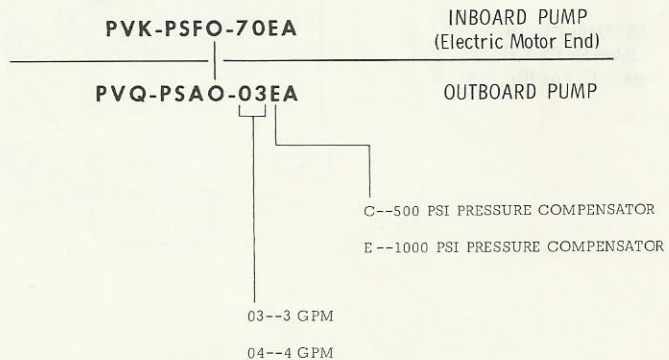

## MODEL PVK-Q COMBINATION VANE TYPE PUMP

WHEN ORDERING PARTS, FURNISH:

1. COMPLETE CODE NUMBER
2. PARTS REQUIRED
3. SHIPPING INSTRUCTIONS

WRITE FACTORY FOR NEAREST AUTHORIZED PARTS AND SERVICE CENTER.

### PUMP CODING

\* REF. NO. 39 INCLUDES  
ITEMS NO. 8, 76, 78, 34 & 38.

REFERENCE NO. 38 NOT SHOWN.

Ref. No.	Part No.	Description	Qty.
1	221215	Cap	1
2	301173	Button	1
3	305141	Screw	1
4	404908	Screw	1
5	400826	Screw 1/2-13 x 1	8
6	400866	Screw	1
7	401524	Spring	1
8	778283	Cover (Assembly Only)	1
9	221650	Body	1
10	265048	Flange	1
10	265050	Straight Flange	1
11	265049	Flange	1
12	777751	Cover Port Plate	1
13	777625	Body Port Plate	1
14	301142	Pin	4
15	403743	Washer	1
16	302703	Stud	2
17	302708	Nut	4
18	303490	Cap	1
19	305004	Ring	1
20	400682	Screw 1/4-20 x 5/8	6
21	400808	Screw 3/8-16 x 1	4
22	400819	Screw 3/8-16 x 5	2
23	400825	Screw 1/2-13 x 1-1/4	10
24	400837	Screw 5/8-11 x 1-1/4	6
25	400928	Plug 1/4 N.P.T.F.	1
26	401024	Nut 3/8-16	1
27	404405	Key	1
28	401296	Pin	4
29	401819	Shim .003"	As Req'd
29	401820	Shim .005"	As Req'd
29	401821	Shim .010"	As Req'd
30	401822	Shim .001"	As Req'd
30	401823	Shim .0015"	As Req'd
30	401824	Shim .002"	As Req'd
30	401825	Shim .003"	As Req'd
31	401873	Eyebolt	1
32	404081	Screw 1/4-28 x 1/4	2
33	778275	Vanes (Set of 17)	1
35	777057	Thrust Block	1
36	403656	Bearing	2
37	777664	Forging	1
40	491405	Washer	1
41	220748	Housing	1
42	306615	Piston	1
43	400578	Seat	1
44	401724	Roll Pin	1
45	406779	Nameplate	1
46	401015	Nut	1
47	401590	Spring - 1000 psi	1
48	404073	Shim .002"	As Req'd
48	404074	Shim .003"	As Req'd
48	405379	Shim .005"	As Req'd
49	404786	Stop	1
50	401269	"O" Ring 1/8 x 1-1/4 OD	1
51	401281	"O" Ring 1/8 x 3-1/2 OD	2
52	491372	Thread Seal	1
53	401252	"O" Ring 1/8 x 1 OD	4
54	401287	"O" Ring 1/8 x 6-1/4 OD	1
55	401845	Gasket	1
56	401846	Gasket	2
57	403580	Quad Ring 1/8 x 2 OD	2
58	403581	Quad Ring 1/8 x 2-1/4 OD	1
59	403582	Quad Ring 1/8 x 2-1/2 OD	1