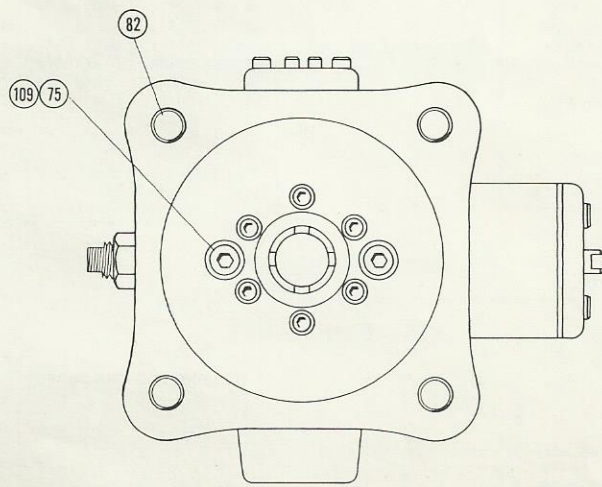

### PUMP CODING

\* REF. NO. 39 INCLUDES  
ITEMS NO. 8, 76, 78, 34 & 38.

REFERENCE NO. 38 NOT SHOWN.

Ref. No.	Part No.	Description	Qty.
1	221215	Cap	1
2	301173	Button	1
3	305141	Screw	1
4	404908	Screw	1
5	400826	Screw 1/2-13 x 1	8
6	400866	Screw	1
7	401524	Spring	1
8	778283	Cover (Assembly Only)	1
9	221650	Body	1
10	265048	Flange	1
10	265050	Straight Flange	1
11	265049	Flange	1
12	777751	Cover Port Plate	1
13	777625	Body Port Plate	1
14	301142	Pin	4
15	403743	Washer	1
16	302703	Stud	2
17	302708	Nut	4
18	303490	Cap	1
19	305004	Ring	1
20	400682	Screw 1/4-20 x 5/8	6
21	400808	Screw 3/8-16 x 1	4
22	400819	Screw 3/8-16 x 5	2
23	400825	Screw 1/2-13 x 1-1/4	10
24	400837	Screw 5/8-11 x 1-1/4	6
25	400928	Plug 1/4 N.P.T.F.	1
26	401024	Nut 3/8-16	1
27	404405	Key	1
28	401296	Pin	4
29	401819	Shim .003"	As Req'd
29	401820	Shim .005"	As Req'd
29	401821	Shim .010"	As Req'd
30	401822	Shim .001"	As Req'd
30	401823	Shim .0015"	As Req'd
30	401824	Shim .002"	As Req'd
30	401825	Shim .003"	As Req'd
31	401873	Eyebolt	1
32	404081	Screw 1/4-28 x 1/4	2
33	778275	Vanes (Set of 17)	1
35	777057	Thrust Block	1
36	403656	Bearing	2
37	777664	Forging	1
40	491405	Washer	1
41	220748	Housing	1
42	306615	Piston	1
43	400578	Seat	1
44	401724	Roll Pin	1
45	406779	Nameplate	1
46	401015	Nut	1
47	401590	Spring - 1000 psi	1
48	404073	Shim .002"	As Req'd
48	404074	Shim .003"	As Req'd
48	405379	Shim .005"	As Req'd
49	404786	Stop	1
50	401269	"O" Ring 1/8 x 1-1/4 OD	1
51	401281	"O" Ring 1/8 x 3-1/2 OD	2
52	491372	Thread Seal	1
53	401252	"O" Ring 1/8 x 1 OD	4
54	401287	"O" Ring 1/8 x 6-1/4 OD	1
55	401845	Gasket	1
56	401846	Gasket	2
57	403580	Quad Ring 1/8 x 2 OD	2
58	403581	Quad Ring 1/8 x 2-1/4 OD	1
59	403582	Quad Ring 1/8 x 2-1/2 OD	1