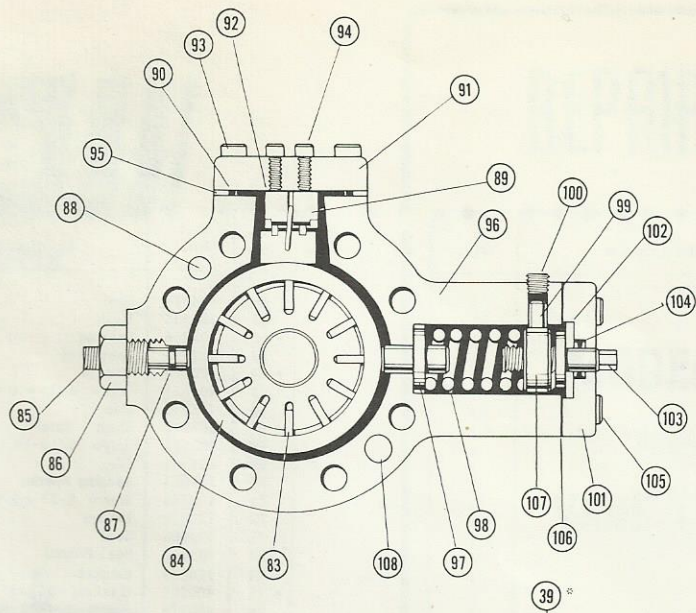

### PUMP CODING

\* REF. NO. 39 INCLUDES  
ITEMS NO. 8, 76, 78, 34 & 38.

REFERENCE NO. 38 NOT SHOWN.

Ref. No.	Part No.	Description	Qty.
1	221215	Cap	1
2	301173	Button	1
3	305141	Screw	1
4	404908	Screw	1
5	400826	Screw 1/2-13 x 1	8
6	400866	Screw	1
7	401524	Spring	1
8	778283	Cover (Assembly Only)	1
9	221650	Body	1
10	265048	Flange	1
10	265050	Straight Flange	1
11	265049	Flange	1
12	777751	Cover Port Plate	1
13	777625	Body Port Plate	1
14	301142	Pin	4
15	403743	Washer	1
16	302703	Stud	2
17	302708	Nut	4
18	303490	Cap	1
19	305004	Ring	1
20	400682	Screw 1/4-20 x 5/8	6
21	400808	Screw 3/8-16 x 1	4
22	400819	Screw 3/8-16 x 5	2
23	400825	Screw 1/2-13 x 1-1/4	10
24	400837	Screw 5/8-11 x 1-1/4	6
25	400928	Plug 1/4 N.P.T.F.	1
26	401024	Nut 3/8-16	1
27	404405	Key	1
28	401296	Pin	4
29	401819	Shim .003"	As Req'd
29	401820	Shim .005"	As Req'd
29	401821	Shim .010"	As Req'd
30	401822	Shim .001"	As Req'd
30	401823	Shim .0015"	As Req'd
30	401824	Shim .002"	As Req'd
30	401825	Shim .003"	As Req'd
31	401873	Eyebolt	1
32	404081	Screw 1/4-28 x 1/4	2
33	778275	Vanes (Set of 17)	1
35	777057	Thrust Block	1
36	403656	Bearing	2
37	777664	Forging	1
40	491405	Washer	1
41	220748	Housing	1
42	306615	Piston	1
43	400578	Seat	1
44	401724	Roll Pin	1
45	406779	Nameplate	1
46	401015	Nut	1
47	401590	Spring - 1000 psi	1
48	404073	Shim .002"	As Req'd
48	404074	Shim .003"	As Req'd
48	405379	Shim .005"	As Req'd
49	404786	Stop	1
50	401269	"O" Ring 1/8 x 1-1/4 OD	1
51	401281	"O" Ring 1/8 x 3-1/2 OD	2
52	491372	Thread Seal	1
53	401252	"O" Ring 1/8 x 1 OD	4
54	401287	"O" Ring 1/8 x 6-1/4 OD	1
55	401845	Gasket	1
56	401846	Gasket	2
57	403580	Quad Ring 1/8 x 2 OD	2
58	403581	Quad Ring 1/8 x 2-1/4 OD	1
59	403582	Quad Ring 1/8 x 2-1/2 OD	1