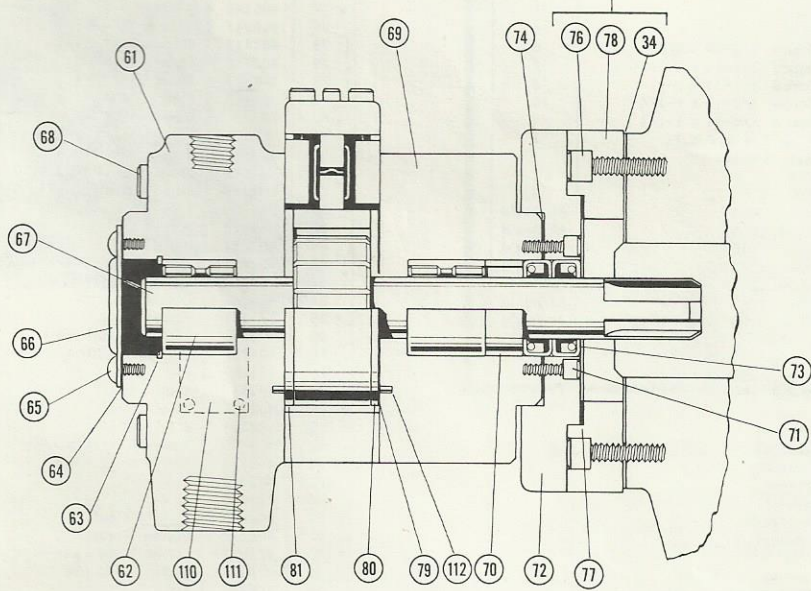

### PUMP CODING

\* REF. NO. 39 INCLUDES  
ITEMS NO. 8, 76, 78, 34 & 38.

REFERENCE NO. 38 NOT SHOWN.

Ref. No.	Part No.	Description	Qty.
1	221215	Cap	1
2	301173	Button	1
3	305141	Screw	1
4	404908	Screw	1
5	400826	Screw 1/2-13 x 1	8
6	400866	Screw	1
7	401524	Spring	1
8	778283	Cover (Assembly Only)	1
9	221650	Body	1
10	265048	Flange	1
10	265050	Straight Flange	1
11	265049	Flange	1
12	777751	Cover Port Plate	1
13	777625	Body Port Plate	1
14	301142	Pin	4
15	403743	Washer	1
16	302703	Stud	2
17	302708	Nut	4
18	303490	Cap	1
19	305004	Ring	1
20	400682	Screw 1/4-20 x 5/8	6
21	400808	Screw 3/8-16 x 1	4
22	400819	Screw 3/8-16 x 5	2
23	400825	Screw 1/2-13 x 1-1/4	10
24	400837	Screw 5/8-11 x 1-1/4	6
25	400928	Plug 1/4 N.P.T.F.	1
26	401024	Nut 3/8-16	1
27	404405	Key	1
28	401296	Pin	4
29	401819	Shim .003"	As Req'd
29	401820	Shim .005"	As Req'd
29	401821	Shim .010"	As Req'd
30	401822	Shim .001"	As Req'd
30	401823	Shim .0015"	As Req'd
30	401824	Shim .002"	As Req'd
30	401825	Shim .003"	As Req'd
31	401873	Eyebolt	1
32	404081	Screw 1/4-28 x 1/4	2
33	778275	Vanes (Set of 17)	1
35	777057	Thrust Block	1
36	403656	Bearing	2
37	777664	Forging	1
40	491405	Washer	1
41	220748	Housing	1
42	306615	Piston	1
43	400578	Seat	1
44	401724	Roll Pin	1
45	406779	Nameplate	1
46	401015	Nut	1
47	401590	Spring - 1000 psi	1
48	404073	Shim .002"	As Req'd
48	404074	Shim .003"	As Req'd
48	405379	Shim .005"	As Req'd
49	404786	Stop	1
50	401269	"O" Ring 1/8 x 1-1/4 OD	1
51	401281	"O" Ring 1/8 x 3-1/2 OD	2
52	491372	Thread Seal	1
53	401252	"O" Ring 1/8 x 1 OD	4
54	401287	"O" Ring 1/8 x 6-1/4 OD	1
55	401845	Gasket	1
56	401846	Gasket	2
57	403580	Quad Ring 1/8 x 2 OD	2
58	403581	Quad Ring 1/8 x 2-1/4 OD	1
59	403582	Quad Ring 1/8 x 2-1/2 OD	1